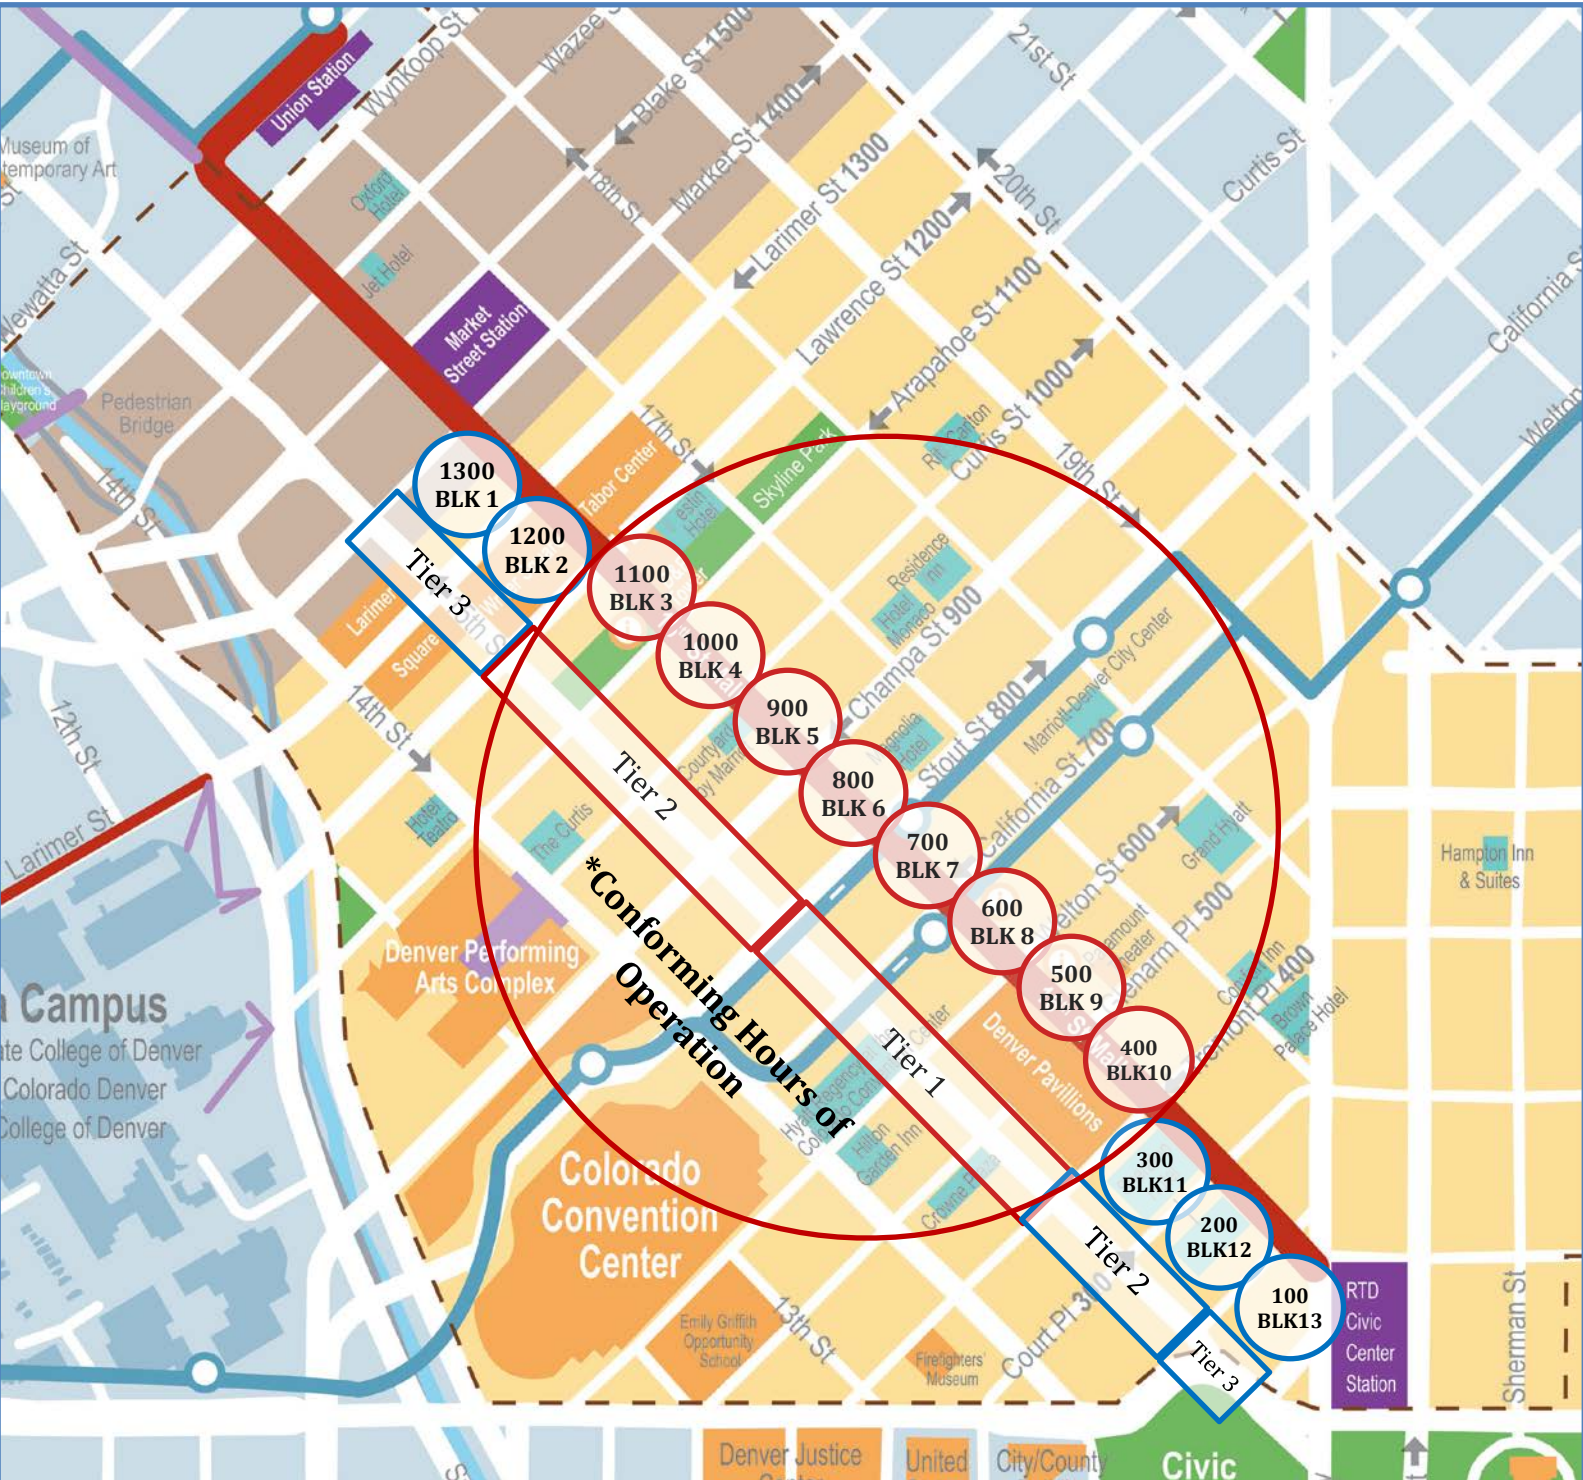

16th Street Mall

2012 Vending Rate Tiers & Conforming Hours of Operation Map

***Areas in red denote vending locations with Required Minimum Hours of Operation**
 Summer Hours: MON-SAT 11:00-6:00; SUN 12:00-5:00
 Winter Hours: MON-SAT 11:00-5:00; SUN 12:00-4:00